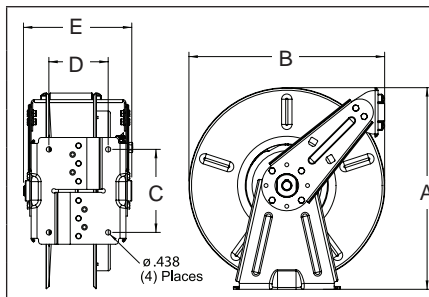

### ✓ Ease of operation

The latch pawl is mounted on the guide arm to prevent latch out at full extension. The high impact, nylon-filled guide rollers make retraction and pay out nearly effortless.

Dimensions - Size Index				
	1	2	3	4
	in mm	in mm	in mm	in mm
<b>A</b>	16 <sup>3</sup> / <sub>8</sub> 416	16 <sup>3</sup> / <sub>8</sub> 416	17 432	17 432
<b>B</b>	14 <sup>3</sup> / <sub>8</sub> 365	14 <sup>3</sup> / <sub>8</sub> 365	16 <sup>1</sup> / <sub>2</sub> 419	16 <sup>1</sup> / <sub>2</sub> 419
<b>C</b>	7 178	7 178	7 178	7 178
<b>D</b>	4 102	5 127	4 102	5 127
<b>E</b>	8 203	9 229	8 203	9 229