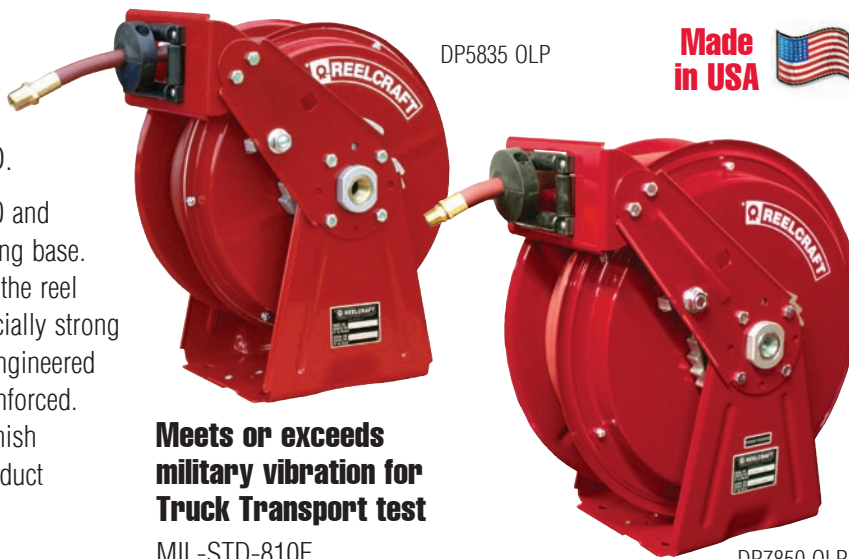

# Compact, Dual Pedestal Reels | Series DP5000 / DP7000

## Heavy Duty Spring Retractable Hose Reels

**Air/Water/Oil/Grease** - 1/4", 3/8", 1/2" I.D.

Reelcraft's new compact dual pedestal Series DP5000 and DP7000 feature an innovative, non-welded, interlocking base. Independent testing to military standards has proven the reel stand up to heavy vibration, which makes them especially strong and ideal for truck-mounted applications. Superbly engineered dual pedestal base and guide arm are structurally reinforced. All-steel construction and a baked-on powder coat finish combine to produce a rugged corrosion-resistant product suitable for a wide variety of heavy duty applications.

DP5835 OLP

**Made in USA**

DP7850 OLP

**Meets or exceeds military vibration for Truck Transport test MIL-STD-810F 500,000 mile equivalent**