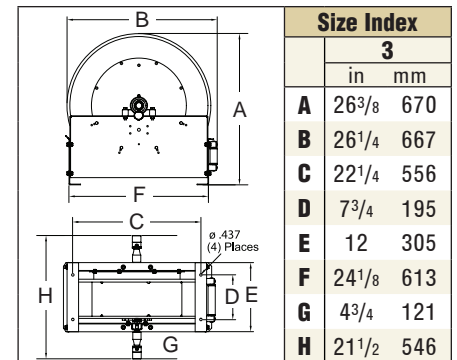

## Twin Hose, Spring Retractable Reels Dual Hydraulic - 1/4", 3/8", 1/2" I.D.

Reelcraft's hydraulic reels are used for medium pressure dual hydraulic hose applications and are ideal for operating hydraulic cylinders, tools and equipment. All twin hydraulic models include a full flow, high volume swivel for maximum product delivery. Series TH reels incorporate contemporary engineering and manufacturing techniques for high quality performance. Reels are all-steel construction and compact for applications with critical space requirements.

### Applications

- Cranes
- Construction equipment
- Hydraulic tools
- Vehicle extraction tools
- Aerial device
- Hydraulic cylinders
- Tree cutters
- Digger derricks
- Railroad maintenance tools

Model with Hose	Shipping Weight		Hose I.D.		Hose O.D.		Hose Length		Pressure		NPT(M) Hose Outlet	NPT(F) Reel Inlet	Model without hose & bumper	Shipping Weight		Pressure		Size Index #
	lbs	kg	in	mm	in	mm	ft	m	psi	bar	in	in		lbs	kg	psi	bar	
<b>Medium Pressure Hydraulic Hose Reels</b> Maximum Temperature 210 °F (99 °C)																		
TH5425 OMP	34	15	1/4	6	.530	13	25	8	2000	138	1/4	1/4	TH5400 OMP	24	11	3000	207	pg. 9
TH7445 OMP	60	27	1/4	6	.530	13	45	14	2000	138	1/4	1/4	TH7400 OMP	44	20	3000	207	1
THA7630 OMP	53	24	3/8	10	.660	17	30	9	2000	138	3/8	3/8	THA7600 OMP	44	20	3000	207	1
TH86050 OMP	99	45	3/8	10	.710	18	50	15	2000	138	3/8	3/8	TH86000 OMP	88	40	3000	207	2
THA7825 OMP	57	26	1/2	13	.850	22	25	8	2000	138	1/2	1/2	THA7800 OMP	50	23	3000	207	1
TH88050 OMP	104	47	1/2	13	.850	22	50	15	2000	138	1/2	1/2	TH88000 OMP	88	40	3000	207	2
TH9265 OMPBW	155	70	1/2	13	.910	24	65	20	2000	138	1/2	1/2	TH9200 OMPBW	120	54	3000	207	3