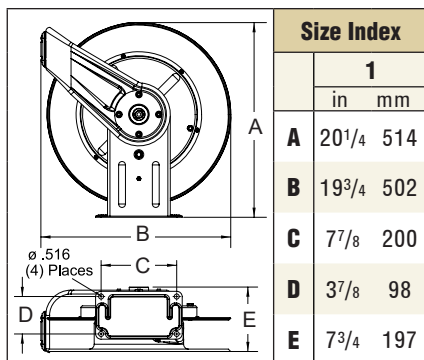

## Twin Hose, Spring Retractable Reels Dual Hydraulic - 1/4", 3/8", 1/2" I.D.

Reelcraft's hydraulic reels are used for medium pressure dual hydraulic hose applications and are ideal for operating hydraulic cylinders, tools and equipment. All twin hydraulic models include a full flow, high volume swivel for maximum product delivery. Series TH reels incorporate contemporary engineering and manufacturing techniques for high quality performance. Reels are all-steel construction and compact for applications with critical space requirements.

### Applications

- Cranes
- Construction equipment
- Hydraulic tools
- Vehicle extraction tools
- Aerial device
- Hydraulic cylinders
- Tree cutters
- Digger derricks
- Railroad maintenance tools

Model with Hose	Shipping Weight		Hose I.D.		Hose O.D.		Hose Length		Pressure		NPT(M) Hose Outlet	NPT(F) Reel Inlet	Model without hose & bumper	Shipping Weight		Pressure		Size Index
	lbs	kg	in	mm	in	mm	ft	m	psi	bar	in	in		lbs	kg	psi	bar	#
<b>Medium Pressure Hydraulic Hose Reels</b> Maximum temperature 210 °F (99 °C)																		
TH5425 OMP	34	15	1/4	6	.530	13	25	8	2000	138	1/4	1/4	TH5400 OMP	24	11	3000	207	pg. 9
TH7445 OMP	60	27	1/4	6	.530	13	45	14	2000	138	1/4	1/4	TH7400 OMP	44	20	3000	207	1
THA7630 OMP	53	24	3/8	10	.660	17	30	9	2000	138	3/8	3/8	THA7600 OMP	44	20	3000	207	1
TH86050 OMP	99	45	3/8	10	.710	18	50	15	2000	138	3/8	3/8	TH86000 OMP	88	40	3000	207	2
THA7825 OMP	57	26	1/2	13	.850	22	25	8	2000	138	3/4 JIC(F)	1/2	THA7800 OMP	50	23	3000	207	1
TH88050 OMP	104	47	1/2	13	.850	22	50	15	2000	138	1/2	1/2	TH88000 OMP	88	40	3000	207	2
TH9265 OMPBW	155	70	1/2	13	.910	24	65	20	2000	138	1/2	1/2	TH9200 OMPBW	120	54	3000	207	3