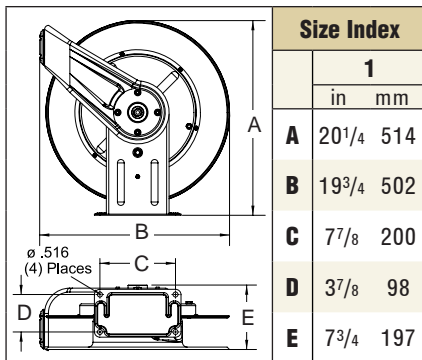

## Twin Hose, Spring Retractable Reels Dual Hydraulic - 1/4", 3/8", 1/2" I.D.

Reelcraft's hydraulic reels are used for medium pressure dual hydraulic hose applications and are ideal for operating hydraulic cylinders, tools and equipment. All twin hydraulic models include a full flow, high volume swivel for maximum product delivery. Series TH reels incorporate contemporary engineering and manufacturing techniques for high quality performance. Reels are all-steel construction and compact for applications with critical space requirements.

### Applications

- Cranes
- Construction equipment
- Hydraulic tools
- Vehicle extraction tools
- Aerial device
- Hydraulic cylinders
- Tree cutters
- Digger derricks
- Railroad maintenance tools

Model with Hose	Shipping Weight		Hose I.D.		Hose O.D.		Hose Length		Pressure		NPT(M) Hose Outlet	NPT(F) Reel Inlet	Model without hose & bumper	Shipping Weight		Pressure		Size Index #
	lbs	kg	in	mm	in	mm	ft	m	psi	bar	in	in		lbs	kg	psi	bar	
<b>Medium Pressure Hydraulic Hose Reels</b> Maximum Temperature 210 °F (99 °C)																		
TH5425 OMP	34	15	1/4	6	.530	13	25	8	2000	138	1/4	1/4	TH5400 OMP	24	11	3000	207	pg. 9
TH7445 OMP	60	27	1/4	6	.530	13	45	14	2000	138	1/4	1/4	TH7400 OMP	44	20	3000	207	1
THA7630 OMP	53	24	3/8	10	.660	17	30	9	2000	138	3/8	3/8	THA7600 OMP	44	20	3000	207	1
TH86050 OMP	99	45	3/8	10	.710	18	50	15	2000	138	3/8	3/8	TH86000 OMP	88	40	3000	207	2
THA7825 OMP	57	26	1/2	13	.850	22	25	8	2000	138	1/2	1/2	THA7800 OMP	50	23	3000	207	1
TH88050 OMP	104	47	1/2	13	.850	22	50	15	2000	138	1/2	1/2	TH88000 OMP	88	40	3000	207	2
TH9265 OMPBW	155	70	1/2	13	.910	24	65	20	2000	138	1/2	1/2	TH9200 OMPBW	120	54	3000	207	3