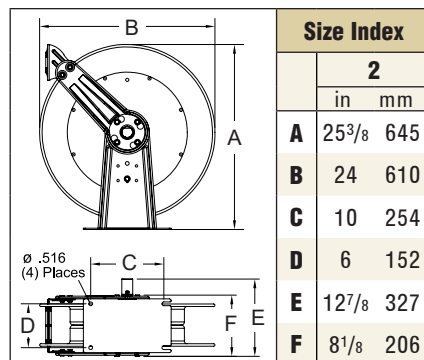

## Twin Hose, Spring Retractable Reels Dual Hydraulic - 1/4", 3/8", 1/2" I.D.

Reelcraft's hydraulic reels are used for medium pressure dual hydraulic hose applications and are ideal for operating hydraulic cylinders, tools and equipment. All twin hydraulic models include a full flow, high volume swivel for maximum product delivery. Series TH reels incorporate contemporary engineering and manufacturing techniques for high quality performance. Reels are all-steel construction and compact for applications with critical space requirements.

### Applications

- Cranes
- Construction equipment
- Hydraulic tools
- Vehicle extraction tools
- Aerial device
- Hydraulic cylinders
- Tree cutters
- Digger derricks
- Railroad maintenance tools

Model with Hose	Shipping Weight		Hose I.D.		Hose O.D.		Hose Length		Pressure		NPT(M) Hose Outlet	NPT(F) Reel Inlet	Model without hose & bumper	Shipping Weight		Pressure		Size Index
	lbs	kg	in	mm	in	mm	ft	m	psi	bar	in	in		lbs	kg	psi	bar	#
<b>Medium Pressure Hydraulic Hose Reels</b> Maximum temperature 210 °F (99 °C)																		
TH5425 OMP	34	15	1/4	6	.530	13	25	8	2000	138	1/4	1/4	TH5400 OMP	24	11	3000	207	pg. 9
TH7445 OMP	60	27	1/4	6	.530	13	45	14	2000	138	1/4	1/4	TH7400 OMP	44	20	3000	207	1
THA7630 OMP	53	24	3/8	10	.660	17	30	9	2000	138	3/8	3/8	THA7600 OMP	44	20	3000	207	1
TH86050 OMP	99	45	3/8	10	.710	18	50	15	2000	138	3/8	3/8	TH86000 OMP	88	40	3000	207	2
THA7825 OMP	57	26	1/2	13	.850	22	25	8	2000	138	3/4 JIC(F)	1/2	THA7800 OMP	50	23	3000	207	1
TH88050 OMP	104	47	1/2	13	.850	22	50	15	2000	138	1/2	1/2	TH88000 OMP	88	40	3000	207	2
TH9265 OMPBW	155	70	1/2	13	.910	24	65	20	2000	138	1/2	1/2	TH9200 OMPBW	120	54	3000	207	3