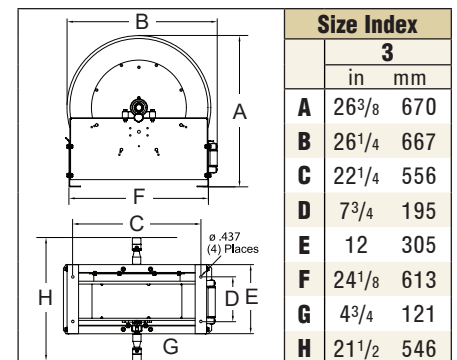

## Twin Hose, Spring Retractable Reels Dual Hydraulic - 1/4", 3/8", 1/2" I.D.

Reelcraft's hydraulic reels are used for medium pressure dual hydraulic hose applications and are ideal for operating hydraulic cylinders, tools and equipment. All twin hydraulic models include a full flow, high volume swivel for maximum product delivery. Series TH reels incorporate contemporary engineering and manufacturing techniques for high quality performance. Reels are all-steel construction and compact for applications with critical space requirements.

### Applications

- Cranes
- Construction equipment
- Hydraulic tools
- Vehicle extraction tools
- Aerial device
- Hydraulic cylinders
- Tree cutters
- Digger derricks
- Railroad maintenance tools

Model with Hose	Shipping Weight		Hose I.D.		Hose O.D.		Hose Length		Pressure		NPT(M) Hose Outlet	NPT(F) Reel Inlet	Model without hose & bumper	Shipping Weight		Pressure		Size Index
	lbs	kg	in	mm	in	mm	ft	m	psi	bar	in	in		lbs	kg	psi	bar	#
<b>Medium Pressure Hydraulic Hose Reels</b> Maximum temperature 210 °F (99 °C)																		
TH5425 OMP	34	15	1/4	6	.530	13	25	8	2000	138	1/4	1/4	TH5400 OMP	24	11	3000	207	pg. 9
TH7445 OMP	60	27	1/4	6	.530	13	45	14	2000	138	1/4	1/4	TH7400 OMP	44	20	3000	207	1
THA7630 OMP	53	24	3/8	10	.660	17	30	9	2000	138	3/8	3/8	THA7600 OMP	44	20	3000	207	1
TH86050 OMP	99	45	3/8	10	.710	18	50	15	2000	138	3/8	3/8	TH86000 OMP	88	40	3000	207	2
THA7825 OMP	57	26	1/2	13	.850	22	25	8	2000	138	3/4 JIC(F)	1/2	THA7800 OMP	50	23	3000	207	1
TH88050 OMP	104	47	1/2	13	.850	22	50	15	2000	138	1/2	1/2	TH88000 OMP	88	40	3000	207	2
TH9265 OMPBW	155	70	1/2	13	.910	24	65	20	2000	138	1/2	1/2	TH9200 OMPBW	120	54	3000	207	3