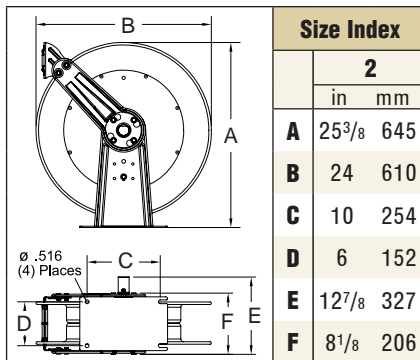

## Twin Hose, Spring Retractable Reels Dual Hydraulic - 1/4", 3/8", 1/2" I.D.

Reelcraft's hydraulic reels are used for medium pressure dual hydraulic hose applications and are ideal for operating hydraulic cylinders, tools and equipment. All twin hydraulic models include a full flow, high volume swivel for maximum product delivery. Series TH reels incorporate contemporary engineering and manufacturing techniques for high quality performance. Reels are all-steel construction and compact for applications with critical space requirements.

### Applications

- Cranes
- Construction equipment
- Hydraulic tools
- Vehicle extraction tools
- Aerial device
- Hydraulic cylinders
- Tree cutters
- Digger derricks
- Railroad maintenance tools

Model with Hose	Shipping Weight		Hose I.D.		Hose O.D.		Hose Length		Pressure		NPT(M) Hose Outlet	NPT(F) Reel Inlet	Model without hose & bumper	Shipping Weight		Pressure		Size Index #
	lbs	kg	in	mm	in	mm	ft	m	psi	bar	in	in		lbs	kg	psi	bar	
<b>Medium Pressure Hydraulic Hose Reels</b> Maximum Temperature 210 °F (99 °C)																		
TH5425 OMP	34	15	1/4	6	.530	13	25	8	2000	138	1/4	1/4	TH5400 OMP	24	11	3000	207	pg. 9
TH7445 OMP	60	27	1/4	6	.530	13	45	14	2000	138	1/4	1/4	TH7400 OMP	44	20	3000	207	1
THA7630 OMP	53	24	3/8	10	.660	17	30	9	2000	138	3/8	3/8	THA7600 OMP	44	20	3000	207	1
TH86050 OMP	99	45	3/8	10	.710	18	50	15	2000	138	3/8	3/8	TH86000 OMP	88	40	3000	207	2
THA7825 OMP	57	26	1/2	13	.850	22	25	8	2000	138	1/2	1/2	THA7800 OMP	50	23	3000	207	1
TH88050 OMP	104	47	1/2	13	.850	22	50	15	2000	138	1/2	1/2	TH88000 OMP	88	40	3000	207	2
TH9265 OMPBW	155	70	1/2	13	.910	24	65	20	2000	138	1/2	1/2	TH9200 OMPBW	120	54	3000	207	3