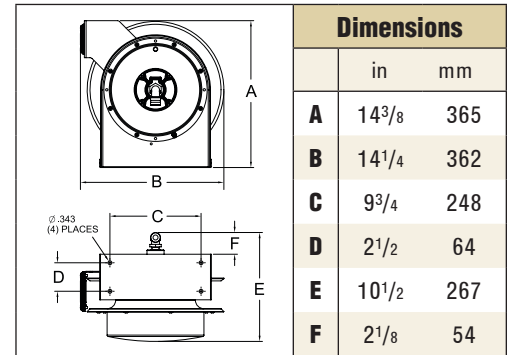

Model with Cord	Cord Ending	Cord Specifications					Volts	Amps	Shipping Weight		
		AWG	mm <sup>2</sup>	# Cond.	ft	m			Type	lbs	kg
LS 5445 123 3	Single Receptacle	12	3.32	3	45	14	SJE00W	125	15	31	14
LS 5445 123 3A	Single Receptacle	12	3.32	3	45	14	SJE00W	125	20	32	15
LS 5425 123 3MWC*	Single Medical Grade Receptacle	12	3.32	3	25	8	SJE00W	125	15	30	14
LS 5445 123 3MWC*	Single Medical Grade Receptacle	12	3.32	3	45	14	SJE00W	125	15	32	15
LS 5415 123 3M	Single Medical Grade Receptacle	12	3.32	3	15	5	SJE00W	125	15	28	13
LS 5425 123 3M	Single Medical Grade Receptacle	12	3.32	3	25	8	SJE00W	125	15	29	13
LS 5445 123 3M	Single Medical Grade Receptacle	12	3.32	3	45	14	SJE00W	125	15	31	14
LS 5445 123 7	Duplex Outlet Box w/GFCI (F)**	12	3.32	3	45	14	SJE00W	125	15	33	15
LS 5445 123 7A	Duplex Outlet Box w/GFCI (F)**	12	3.32	3	45	14	SJE00W	125	20	33	15
LS 5445 123 7B	Duplex Outlet Box	12	3.32	3	45	14	SJE00W	125	20	33	15
LS 5445 123 9	Triple Tap	12	3.32	3	45	14	SJE00W	125	15	32	15
LS 5445 123 9G	Triple Tap w/GFCI (F)**	12	3.32	3	45	14	SJE00W	125	15	33	15
LS 5400	Bare Reel	12	3.32	3	35	11	SJE00W	125	20	24	11
LS 5425 123 X	Flying Lead	12	3.32	3	25	8	SJE00W	125	20	27	12
LS 5445 123 X	Flying Lead	12	3.32	3	45	14	SJE00W	125	20	29	13