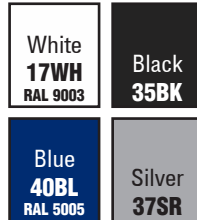

Large Frame Reels