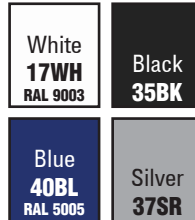

Large Frame Reels