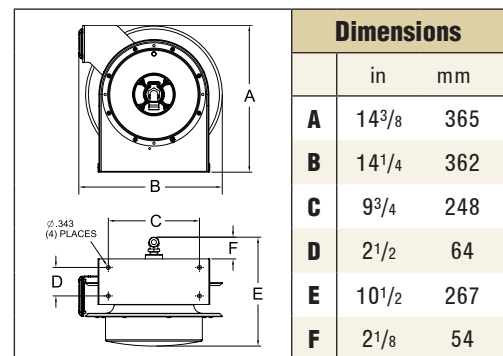

Model with Cord	Cord Ending	Cord Specifications						Volts	Amps	Shipping Weight	
		AWG	mm ²	# Cond.	ft	m	Type			lbs	kg
LS 5445 123 3	Single Receptacle	12	3.32	3	45	14	SJEOOW	125	15	31	14
LS 5445 123 3A	Single Receptacle	12	3.32	3	45	14	SJEOOW	125	20	32	15
LS 5425 123 3M-WC*	Single Medical Grade Receptacle	12	3.32	3	25	8	SJEOOW	125	15	30	14
LS 5445 123 3M-WC*	Single Medical Grade Receptacle	12	3.32	3	45	14	SJEOOW	125	15	32	15
LS 5415 123 3M	Single Medical Grade Receptacle	12	3.32	3	15	5	SJEOOW	125	15	28	13
LS 5425 123 3M	Single Medical Grade Receptacle	12	3.32	3	25	8	SJEOOW	125	15	29	13
LS 5445 123 3M	Single Medical Grade Receptacle	12	3.32	3	45	14	SJEOOW	125	15	31	14
LS 5445 123 7	Duplex Outlet Box w/GFCI (F)**	12	3.32	3	45	14	SJEOOW	125	15	33	15
LS 5445 123 7A	Duplex Outlet Box w/GFCI (F)**	12	3.32	3	45	14	SJEOOW	125	20	33	15
LS 5445 123 7B	Duplex Outlet Box	12	3.32	3	45	14	SJEOOW	125	20	33	15
LS 5445 123 9	Triple Tap	12	3.32	3	45	14	SJEOOW	125	15	32	15
LS 5445 123 9G	Triple Tap w/GFCI (F)**	12	3.32	3	45	14	SJEOOW	125	15	33	15
LS 5400	Bare Reel	12	3.32	3	45	14	SJEOOW	125	20	24	11
LS 5425 123 X	Flying Lead	12	3.32	3	25	8	SJEOOW	125	20	27	12
LS 5445 123 X	Flying Lead	12	3.32	3	45	14	SJEOOW	125	20	29	13