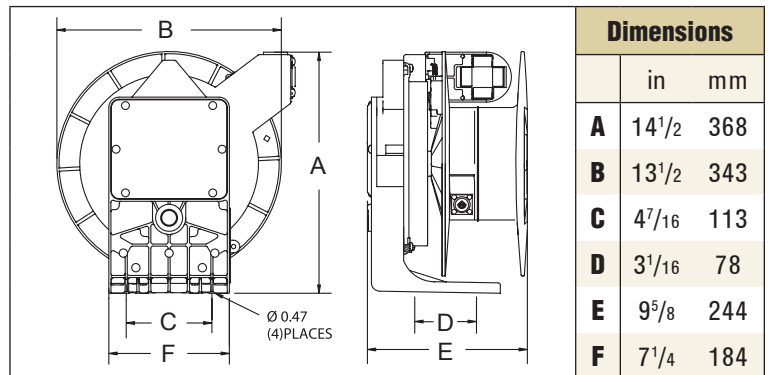

Related Products

Reelcraft offers a complete line of over 2,500 hose, cord, and cable reels. For more information visit us on the web at www.reelcraft.com.

COMING SOON!

L NM440 103 X

- ✓ NEMA 4 rating provides protection to water or dust, indoor and out
- ✓ Large, easy to access junction box
- ✓ Cast aluminum construction with yellow powder coat finish
- ✓ Reel design prohibits latch-out when cable is fully extended

Model with cable	Cord Ending	Cord Specifications						Volts	Amps	Shipping Weight	
		AWG	mm ²	# Cond	ft	m	Type			lbs	kg
Power Cord Reels											
L NM450 163 X	Flying Lead	16	1.31	3	50	15	SOW	600	9	43	20
L NM450 143 X	Flying Lead	14	2.08	3	50	15	SOW	600	13	48	22
L NM445 144 X	Flying Lead	14	2.08	4	45	14	SOW	600	11	50	23
L NM425 123 X	Flying Lead	12	3.31	3	25	8	SOW	600	18	44	20
L NM450 123 X	Flying Lead	12	3.31	3	50	15	SOW	600	18	50	23
L NM440 124 X	Flying Lead	12	3.31	4	40	12	SOW	600	14	50	23
L NM440 103 X	Flying Lead	10	5.26	3	40	12	SOW	600	22	50	23
L NM430 104 X	Flying Lead	10	5.26	4	30	9	SOW	600	16	50	23