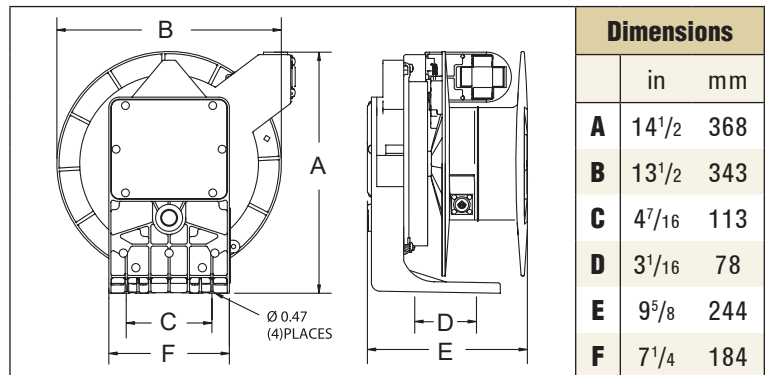

Model with cable	Cord Ending	Cord Specifications						Volts	Amps	Shipping Weight	
		AWG	mm <sup>2</sup>	# Cond	ft	m	Type			lbs	kg
<b>Power Cord Reels</b>											
L NM450 163 X	Flying Lead	16	1.31	3	50	15	SOW	600	9	43	20
L NM450 143 X	Flying Lead	14	2.08	3	50	15	SOW	600	13	48	22
L NM445 144 X	Flying Lead	14	2.08	4	45	14	SOW	600	11	50	23
L NM425 123 X	Flying Lead	12	3.31	3	25	8	SOW	600	18	44	20
L NM450 123 X	Flying Lead	12	3.31	3	50	15	SOW	600	18	50	23
L NM440 124 X	Flying Lead	12	3.31	4	40	12	SOW	600	14	50	23
L NM440 103 X	Flying Lead	10	5.26	3	40	12	SOW	600	22	50	23
L NM430 104 X	Flying Lead	10	5.26	4	30	9	SOW	600	16	50	23