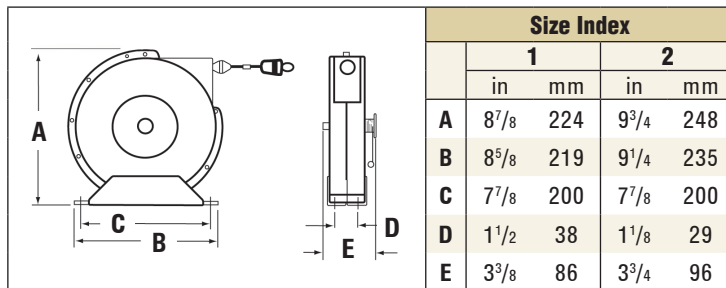

**NEW!**

Stainless steel  
GS3050

Dual cables  
G 3050 Y

Hand crank  
GHC3100 N

Model	Cable Extended		Clamp Rating	Max Temperature		Cable Notes	Shipping Weight		Size Index
	ft	m		°F	°C		lbs	kg	
<b>Spring Driven Painted Carbon Steel Reels</b>									
G 3050	50	15	100 AMP	150	66	Single 7 x 7 stranded steel*	12	5	1
G 3050 Y	50	15	100 AMP	150	66	35' (9.2m) plus dual 15' (4.6m) for Y* Total extension 50' (15m)	12	5	1
G 3050 N	50	15	100 AMP	150	66	Hi-vis orange nylon covered cable**	12	5	1
GA3100 N	100	30	100 AMP	125	52	Hi-vis orange nylon covered cable**	16	7	2
<b>Hand Crank Painted Carbon Steel Reels</b>									
GHC3100 N	100	30	100 AMP	125	52	Hi-vis orange nylon covered cable**	12	5	3
<b>Spring Driven Stainless Steel Reels</b>									
GS3050	50	15	100 AMP	150	66	Single 7 x 7 stranded stainless steel*	12	5	1