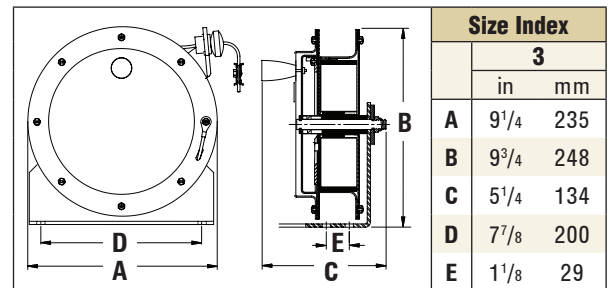

**NEW!**

Stainless steel  
GS3050

Dual cables  
G 3050 Y

Hand crank  
GHC3100 N

Model	Cable Extended		Clamp Rating	Max Temperature		Cable Notes	Shipping Weight		Size Index
	ft	m		°F	°C		lbs	kg	
<b>Spring Driven Painted Carbon Steel Reels</b>									
G 3050	50	15	100 AMP	150	66	Single 7 x 7 stranded steel*	12	5	1
G 3050 Y	50	15	100 AMP	150	66	35' (9.2m) plus dual 15' (4.6m) for Y* Total extension 50' (15m)	12	5	1
G 3050 N	50	15	100 AMP	150	66	Hi-vis orange nylon covered cable**	12	5	1
GA3100 N	100	30	100 AMP	125	52	Hi-vis orange nylon covered cable**	16	7	2
<b>Hand Crank Painted Carbon Steel Reels</b>									
GHC3100 N	100	30	100 AMP	125	52	Hi-vis orange nylon covered cable**	12	5	3
<b>Spring Driven Stainless Steel Reels</b>									
GS3050	50	15	100 AMP	150	66	Single 7 x 7 stranded stainless steel*	12	5	1