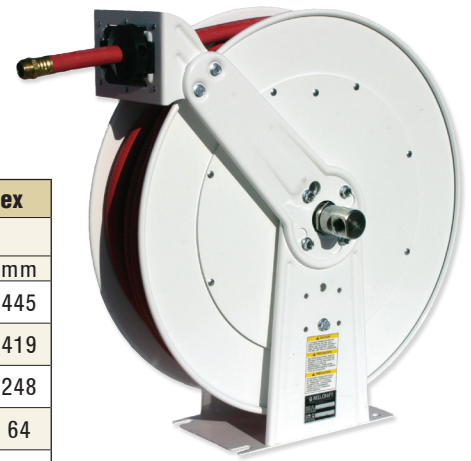

L 4545 123 3-17WH-WC

L 5550 123 3A-17WH-WC

D83075 OLP-17WH

Dimensions - Size Index	1		2	
	in	mm	in	mm
A	20 ¹ / ₄	514	25 ³ / ₈	645
B	19 ³ / ₄	502	24	610
C	17 ¹³ / ₁₆	198	10 ¹ / ₂	267
D	3 ⁷ / ₈	98	7 ⁷ / ₈	200
E	7	178	13	330

Dimensions - Size Index	3		4	
	in	mm	in	mm
A	13 ¹ / ₄	337	17 ¹ / ₂	445
B	12 ⁵ / ₈	321	16 ¹ / ₂	419
C	8	203	9 ³ / ₄	248
D	2 ¹ / ₂	64	2 ¹ / ₂	64
E	9 ³ / ₈	239	10 ¹ / ₂	267

Model with hose	Shipping Weight		Hose I.D.		Hose O.D.		Hose Length		Pressure		(M)NPTF Hose Outlet	(F)NPTF Reel Inlet	Model without hose & bumper	Shipping Weight		Size Index
	lbs	kg	in	mm	in	mm	ft	m	psi	bar	in	in		lbs	kg	
Low Pressure Air/Water Stainless Steel Reels Maximum Temperature 150 °F (65 °C)																
7650 OLP-17WH	43	20	3/8	10	.600	15	50	15	300	21	1/4	1/2	7600 OLP-17WH	40	18	3
7850 OLP-17WH	47	21	1/2	16	.750	19	50	15	300	21	3/8	1/2	7800 OLP-17WH	41	19	3
D83075 OLP-17WH	102	46	3/4	19	1.075	27	75	23	250	17	3/4	3/4	D83000 OLP-17WH	83	38	4

Low pressure hose reels furnished with PVC hose.

Model with cable	Cord Ending	Cord Specifications				Volts	Amps	Shipping Weight		Size Index
		AWG	mm	# Cond	ft m Type			lbs	kg	
L 4545 123 3-17WH-WC	Single Receptacle	12	3.32	3	45 14 SJE00W	125	15	28	13	3
L 4545 123 3A-17WH-WC	Single Receptacle	12	3.32	3	45 14 SJE00W	125	20	28	13	3
L 5550 123 3-17WH-WC	Single Receptacle	12	3.32	3	50 15 SJE00W	125	15	44	20	4
L 5550 123 3A-17WH-WC	Single Receptacle	12	3.32	3	50 15 SJE00W	125	20	44	20	4