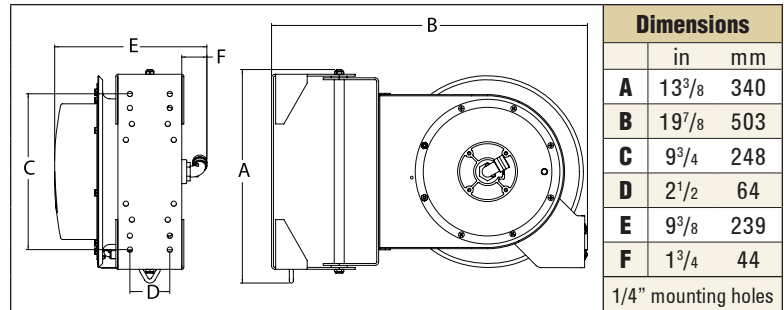

SPECIFICATIONS

- Compact for critical space requirements
- Bracket may swing freely or pin lock into one of several positions
- Reel models supplied with 4-5' pigtail and three-prong
- Adjustable cord stop included
- Heavy duty slip ring
- 2-year warranty